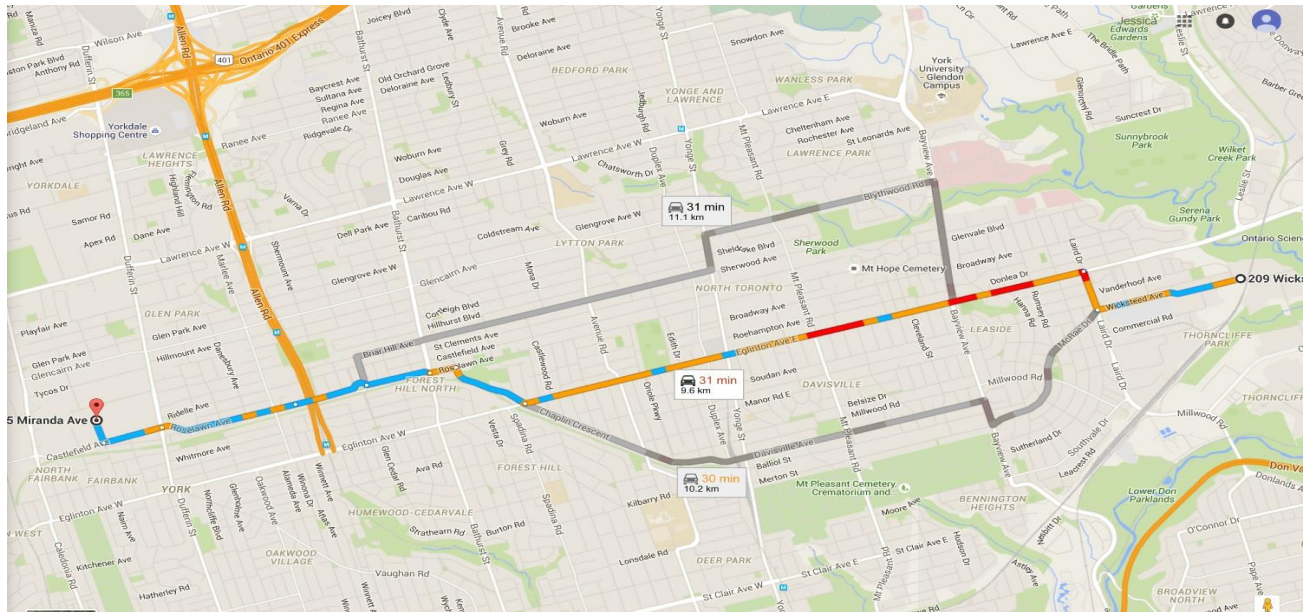

December 9, 2015

Dear Parents,

Re: Relocation of InSchoolwear

We are excited to announce that InSchoolwear will be moving to a new location as of December 18th, 2015. After months of searching we have found the perfect location to allow us to carry a larger amount of product and become even more efficient than we've ever been. We will now be able to offer extended hours to serve you better. Our new hours are Tuesday, Wednesday, Friday and Saturday – 9:30 am to 5:30 pm and Thursday 9:30am until 7:00. Our new telephone number is (416) 423-3032.

Located under 10 km from our current location, our new store is very easy to find.

209 Wicksteed Avenue, Units 22, 23 and 24 M4G 0B1

In order to facilitate this move, we will be closing on December 15th at 5:30 pm and reopening in our new location on December 18th at 9:30 am. We do apologize for our temporary closure but look forward to welcoming you in our new location.